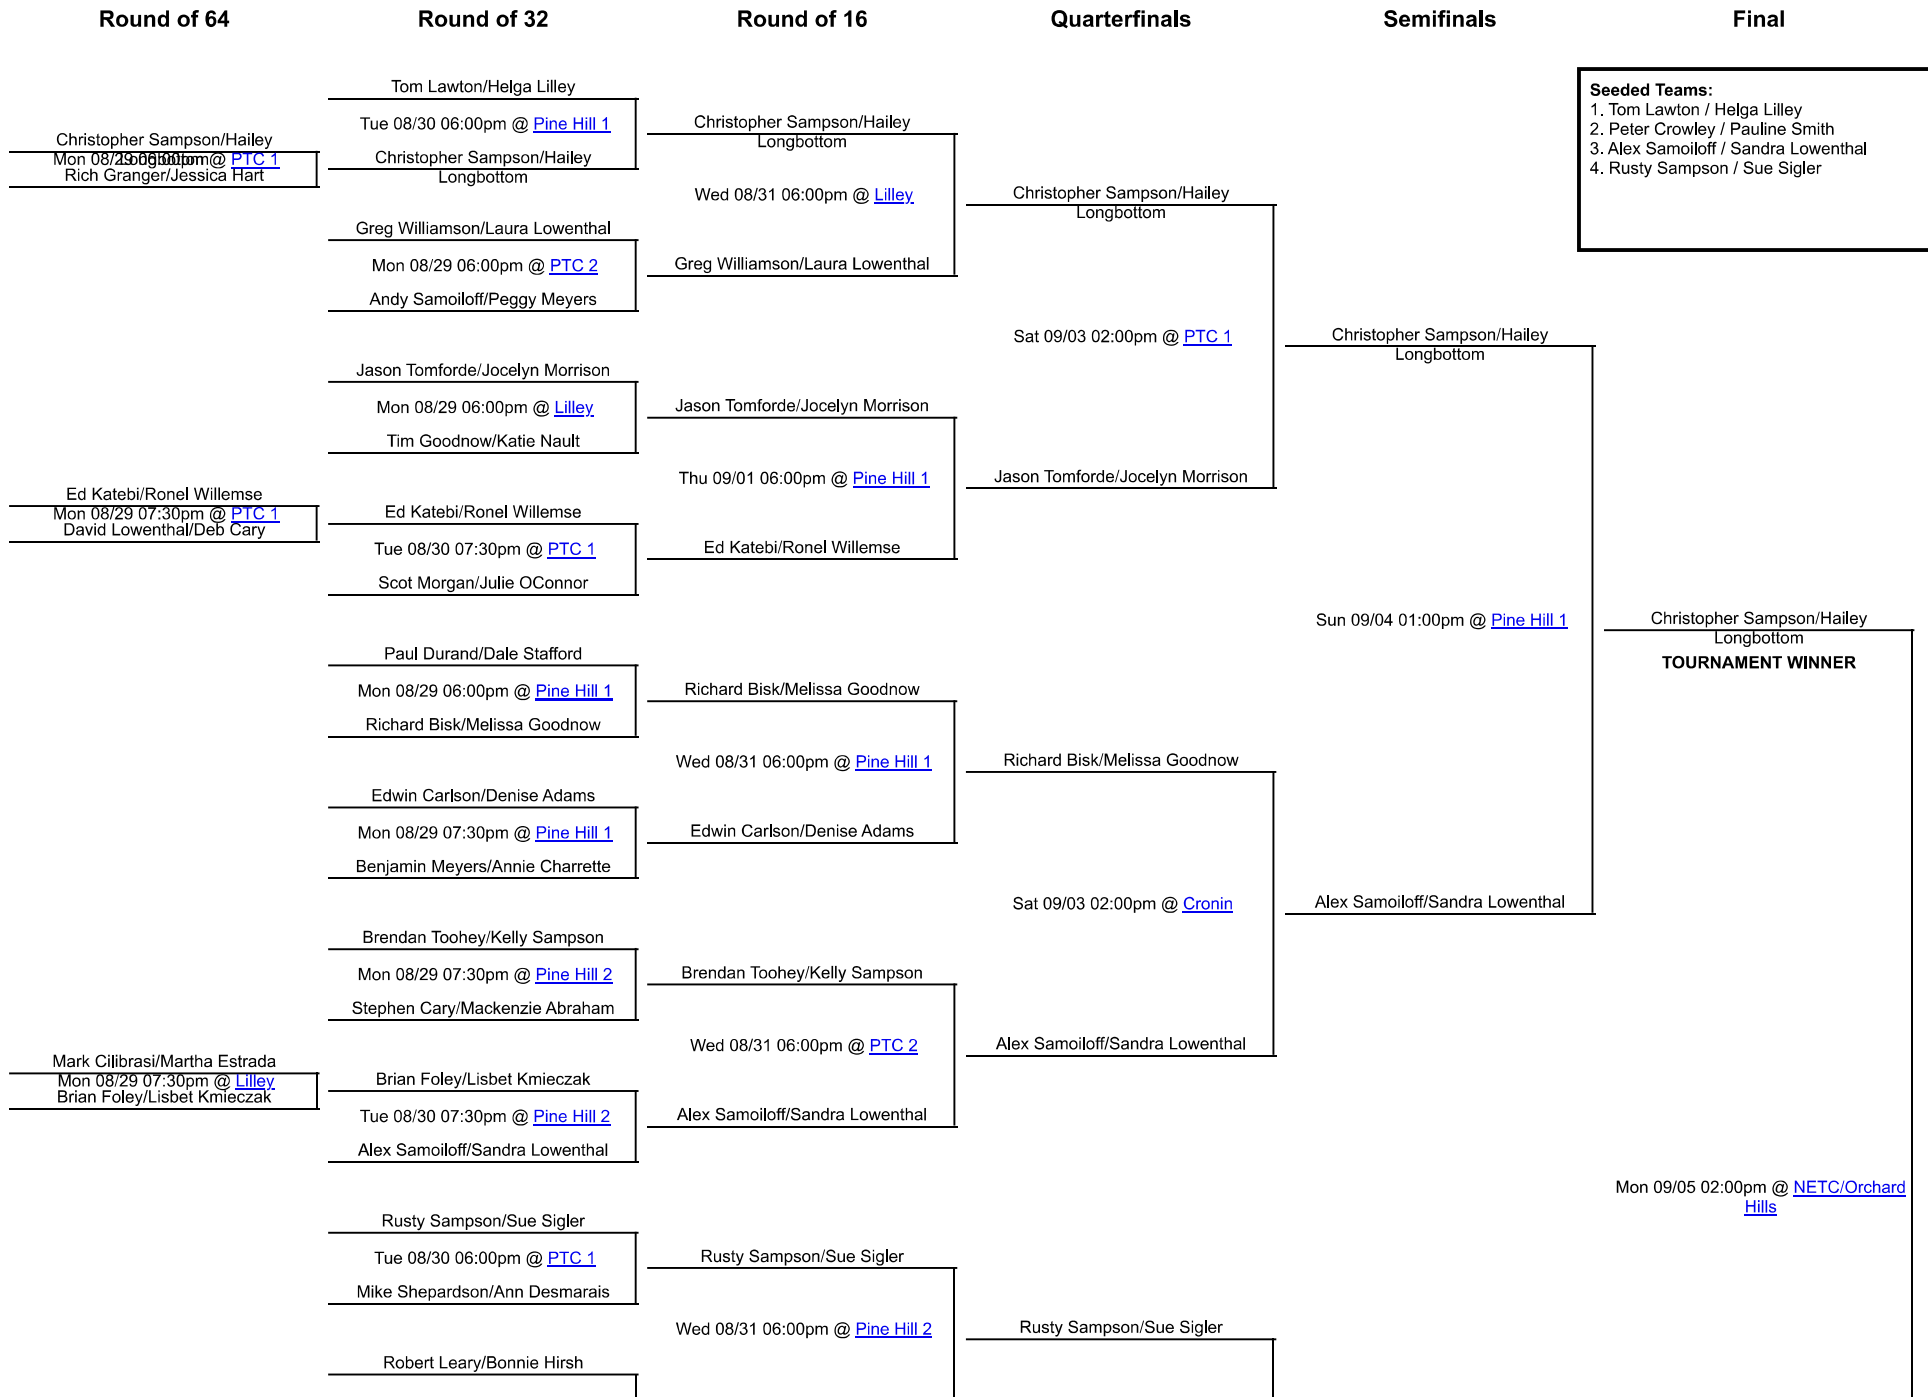

[Return to Menu Page](#)

## 2022 Princeton Mixed Doubles

**Seeded Teams:**  
 1. Tom Lawton / Helga Lilley  
 2. Peter Crowley / Pauline Smith  
 3. Alex Samoilloff / Sandra Lowenthal  
 4. Rusty Sampson / Sue Sigler