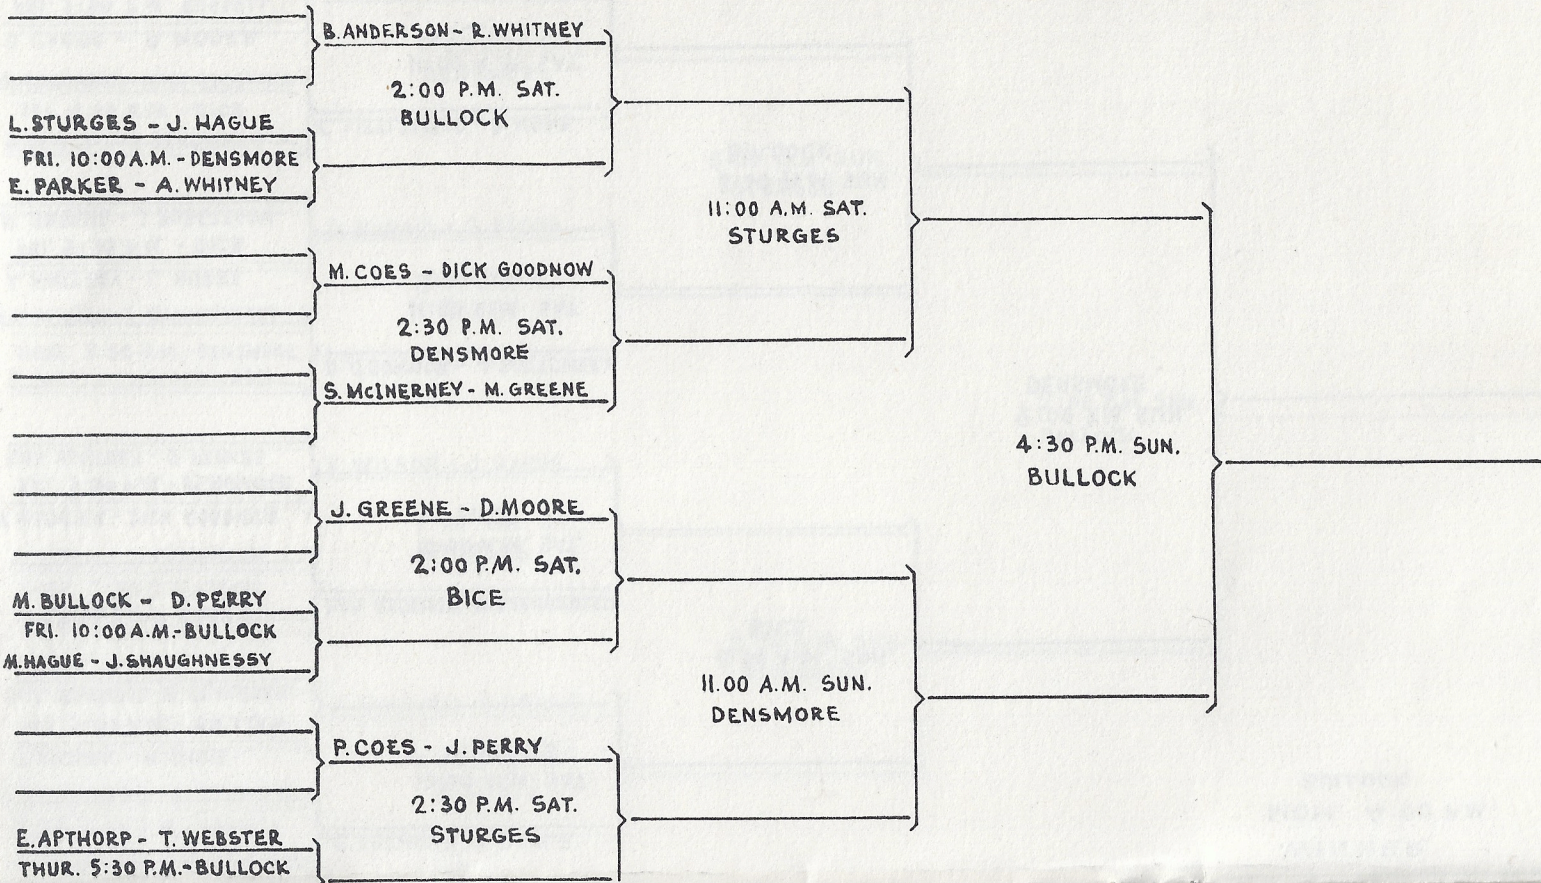

MIXED DOUBLES - LABOR DAY 1962