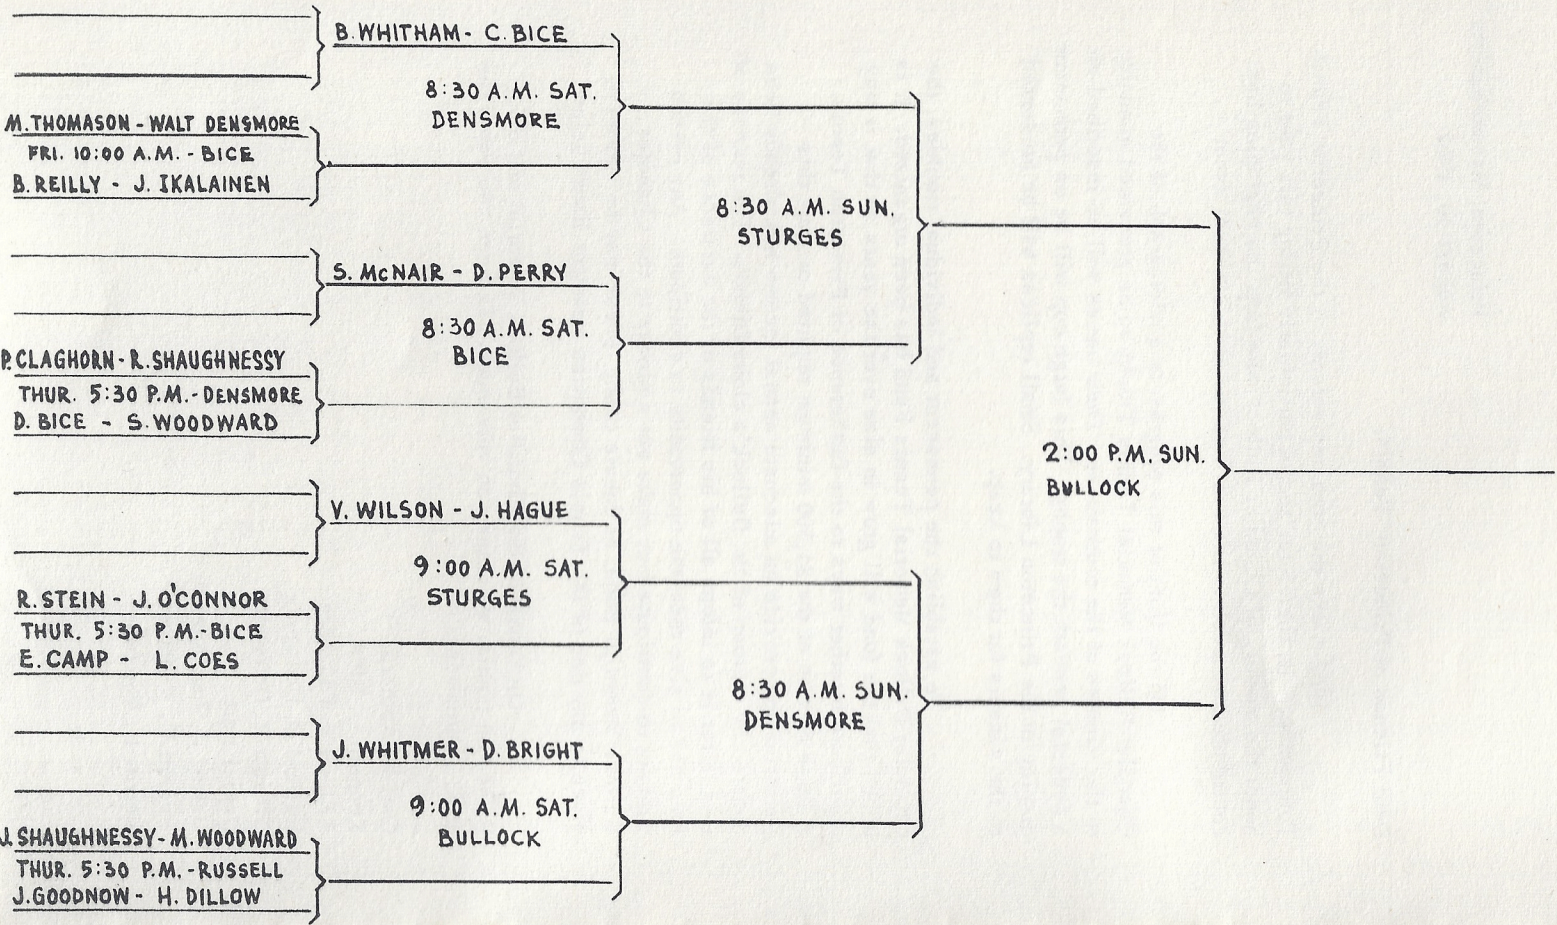

MEN'S DOUBLES - LABOR DAY 1962